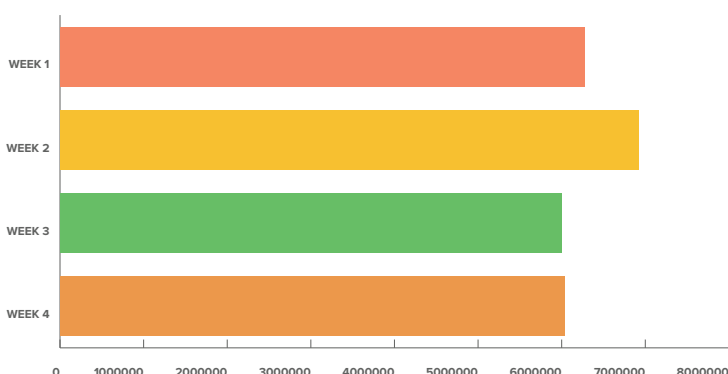

WEEKLY STEPS COMPANY WIDE FOR THE MONTH